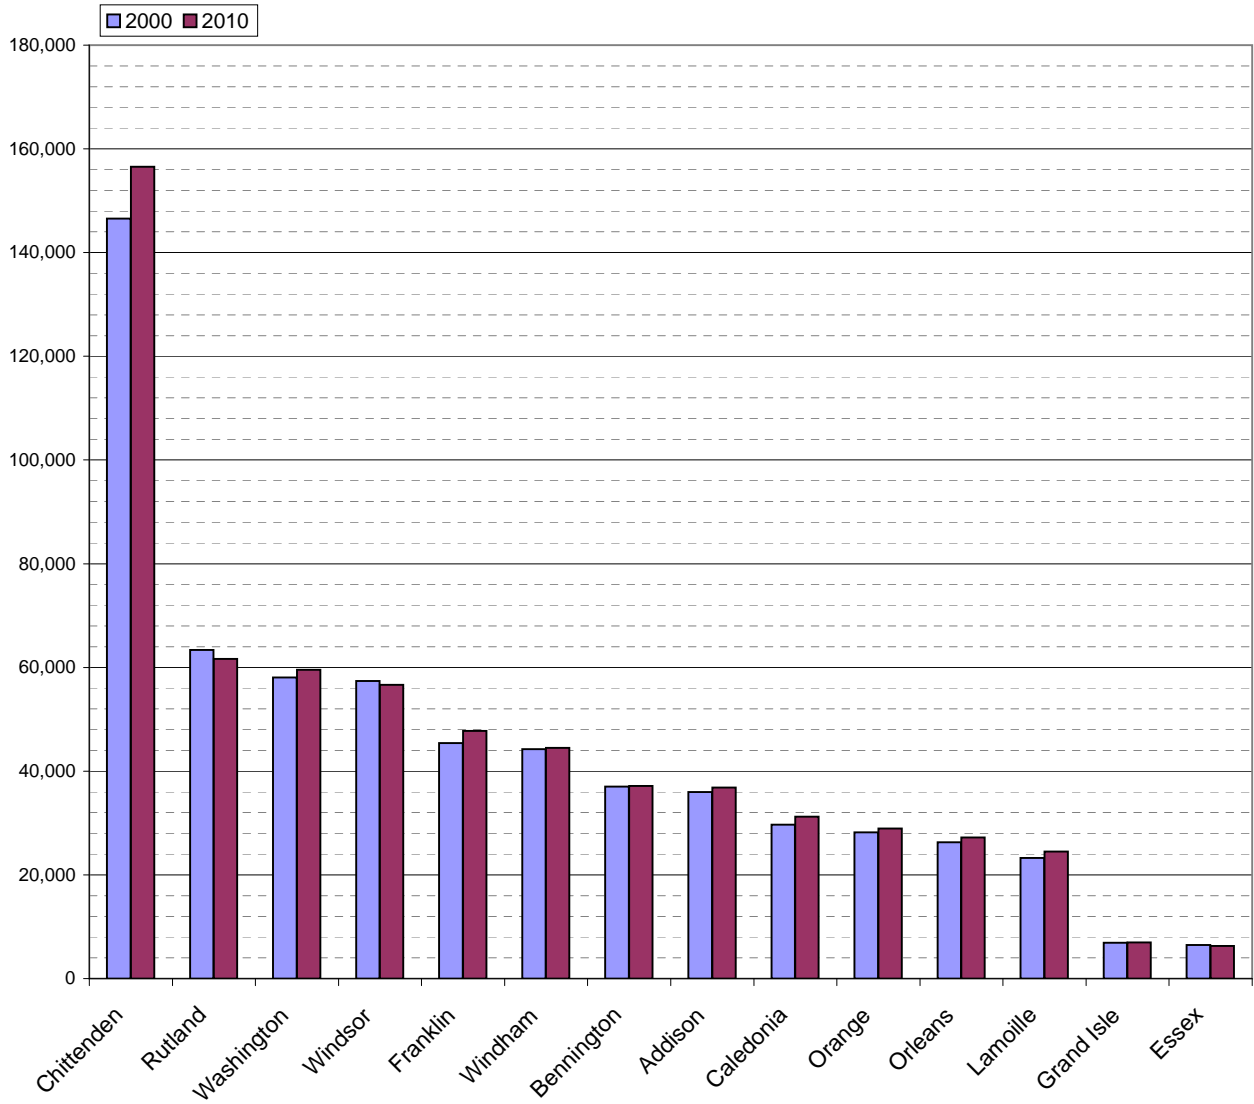

Population of Vermont Counties 2000 and 2010 Census Counts

Figure 1.